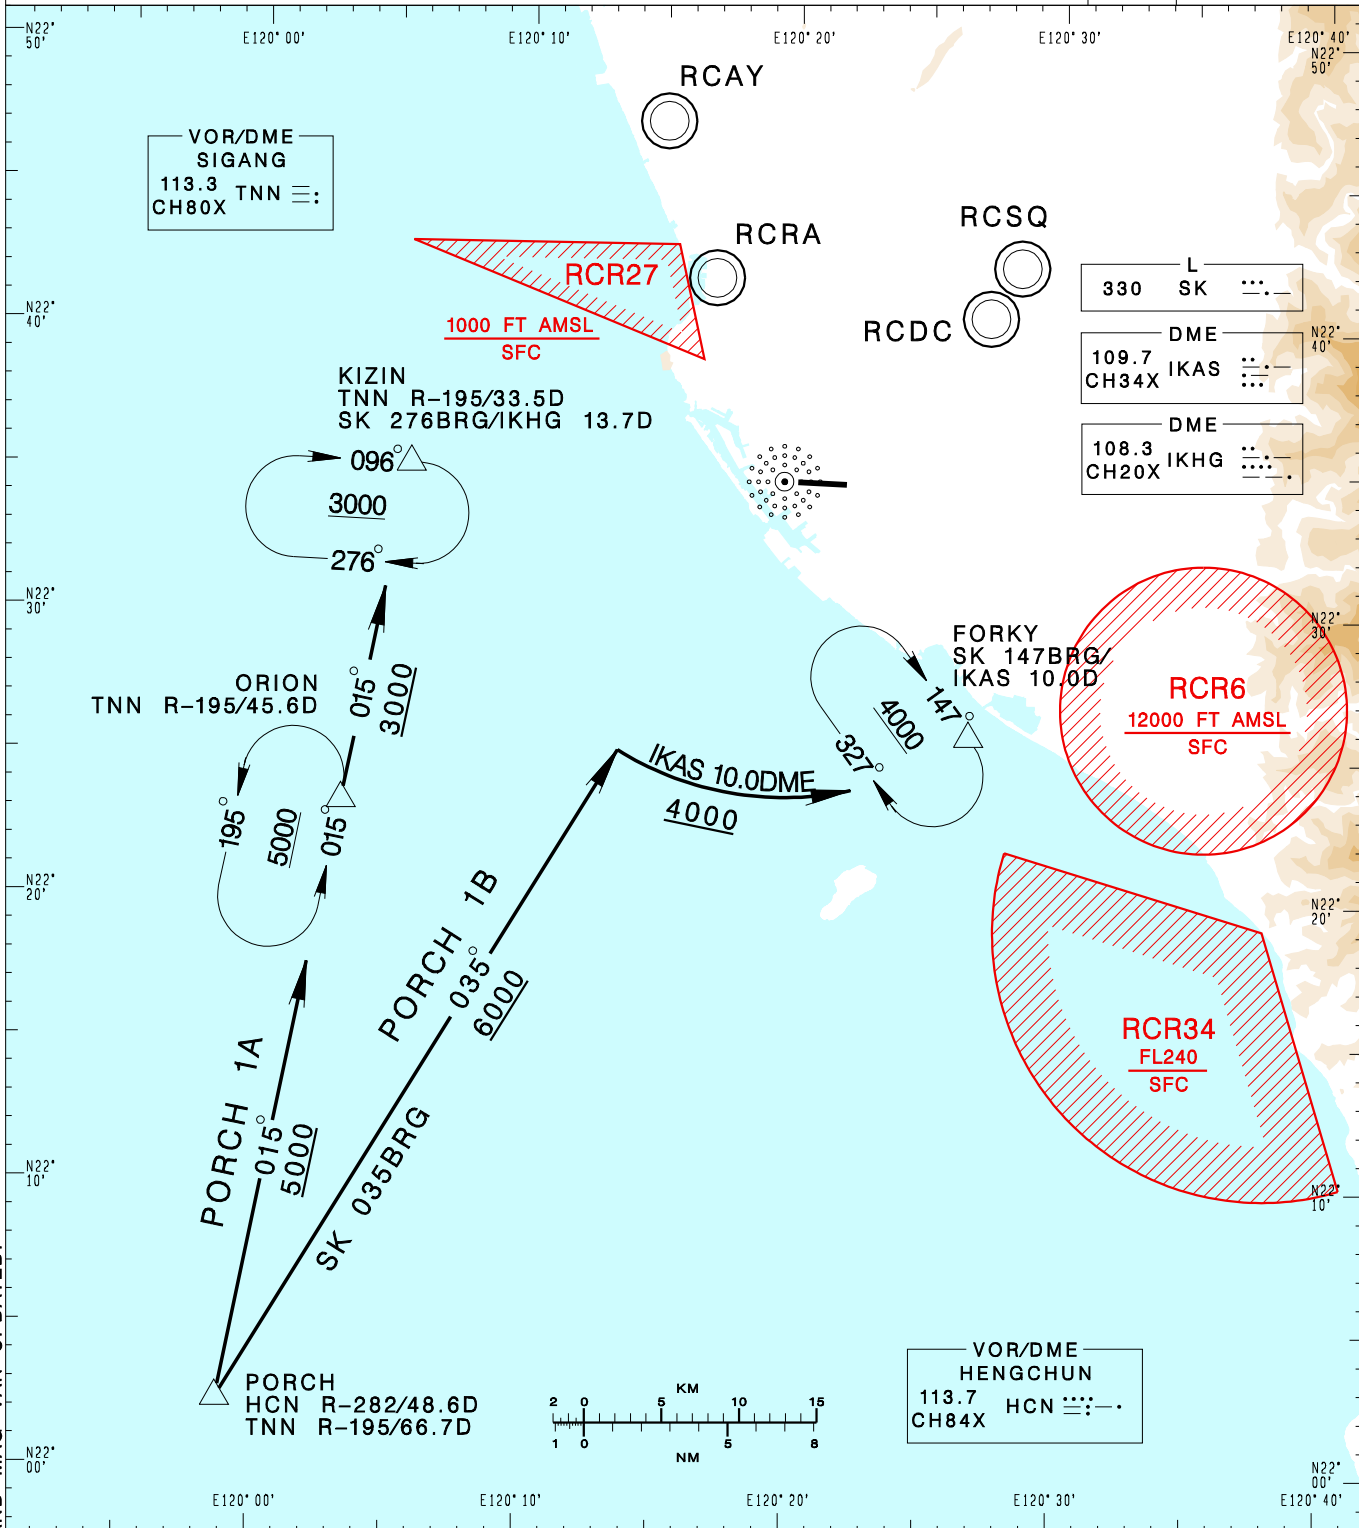

高雄國際機場
KAOHSIUNG INTL AD

RCKH STAR
PORCH 1A(RWY09)
PORCH 1B(RWY27)

TAIPEI ACC 127.9 129.1	KAOHSIUNG APP 124.7 125.7	ATIS 127.8	VAR 4° W-2023 ↑	12100' MSA ARP 25NM	
Apt Elev: 32'		Trans Level: FL130			Trans Alt: 11,000'
BEARINGS ARE MAGNETIC; DISTANCES ARE NAUTICAL MILES; ELEVATIONS, HEIGHTS IN FEET					

CHANGES: MSA AND MAG VAR UPDATED.

PORCH ONE ALFA ARRIVAL
Depart PORCH, track TNN R-195 to ORION then KIZIN.

PORCH ONE BRAVO ARRIVAL
Depart PORCH, track SK 035BRG to join IKAS 10.0 DME arc to FORKY.